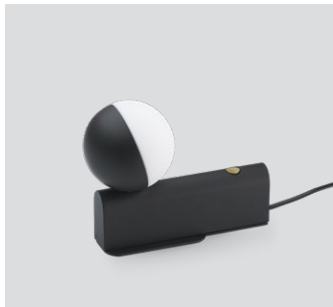

Balancer mini wall/table

Balancer mini wall/table black
– Item no. 700

Balancer mini wall/table cherry red
– Item no. 702

Balancer mini wall/table steel
– Item no. 704

Product type: Wall and table lamp

Design: Yuue, 2022

Body and shade material: Steel

Body and shade colour: Black, cherry red or steel

Light diffuser material: Mouth blown glass

Light diffuser colour: Opal white matt

Wire: Black, 200 cm

Switch: 3-step touch dimmer (on lamp)

Bulb: Integrated LED 6 W, 550 lm, 3000 K, CRI > 85, step dim

Voltage: 220V - 240V - 50/60Hz

Net weight: 1.0 kg

Order quantity: 1

Spare parts available: Light diffuser glass

Dimensions and light direction:

Light source included:

LED 6 W - Energy class: A