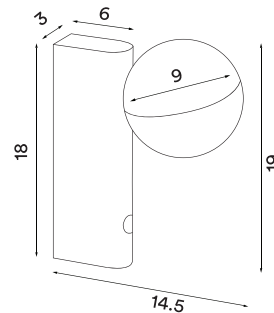

Bulb: Integrated LED 6 W, 550 lm, 3000 K, CRI > 85, step dim

Voltage: 220V - 240V - 50/60Hz

Net weight: 1.0 kg

Order quantity: 1

Spare parts available: Light diffuser glass

Dimensions and light direction:

Light source included: