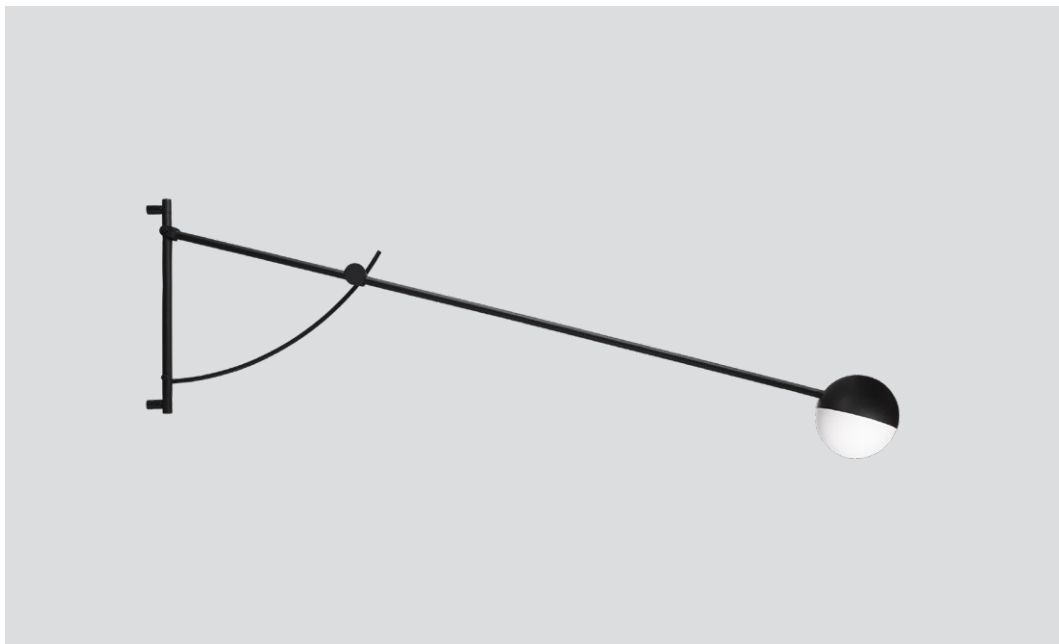

# Balancer wall

Balancer wall  
– Item no. 670

**Product type:** Wall lamp  
**Design:** Yuue, 2020  
**Base, body and shade material:** Steel  
**Base, body and shade colour:** Black matt  
**Light diffuser material:** Mouth blown glass  
**Light diffuser colour:** Opal white matt  
**Wire:** Black, 200-260 cm  
**Bulb:** E27, Max. 60 W  
**Voltage:** 220V - 240V - 50/60Hz  
**Net weight:** 2.7 kg  
**Order quantity:** 1  
**Spare parts available:** Light diffuser glass

## Dimensions and light direction: