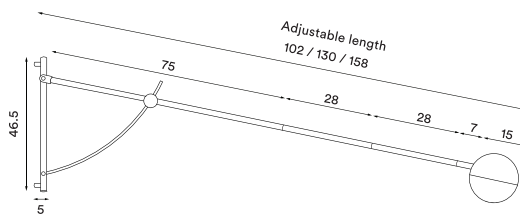

# Balancer wall

Balancer wall  
– Item no. 670

**Product type:** Wall lamp  
**Design:** Yuue, 2020  
**Base, body and shade material:** Steel  
**Base, body and shade colour:** Black matt  
**Light diffuser material:** Mouth blown glass  
**Light diffuser colour:** Opal white matt  
**Wire:** Black, 200-260 cm  
**Bulb:** E27, Max. 60 W  
**Voltage:** 220V - 240V - 50/60Hz  
**Net weight:** 2.7 kg  
**Order quantity:** 1  
**Spare parts available:** Light diffuser glass

## Dimensions and light direction: