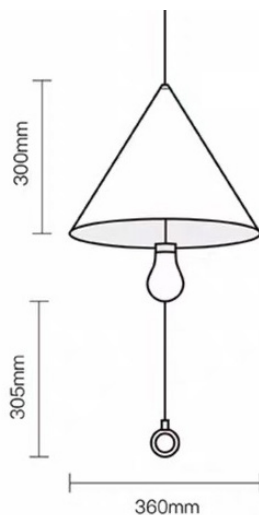

Producer

Mamamoon

Category

Pendant lamp

Material

Aluminium Lampshade, Textile Cable, Acrylic Lightbulb-shaped housing for LED

Weight

2 kg

Technical Specifications

Corn-shaped G4 LED 3W/4000K, 220V/50Hz

Oops!

Interactive Pendant Lamp

Have you ever broken something at your friend's home party and can't escape the embarrassment?

YUUE turns this embarrassment into unexpected fun with lamp series Oops! with which YUUE continues its exploration on interactive user experience. Oops! challenges our conventional understanding of using a lamp. By pulling the cord, the light bulb drops accidentally from its shade and turns on. Is there a better way to warm up the party?

yuuue