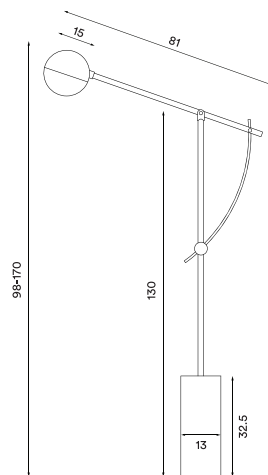

# Balancer

Balancer black – *Item no. 665*

**Design:** Yuue  
**Year:** 2017  
**Type:** Floor lamp

**Base, body and shade colour:** Black matt  
**Base, body and shade material:** Steel  
**Light diffuser material:** Glass **Wire:** Black,  
200 cm **Dimmer switch:** Black **Bulb:** E27,  
Max. 60 W **Voltage:** 220V - 240V - 50Hz  
**Net weight:** 15.1 kg

## Dimensions and light direction

## Recommended bulb

 LED – 11 W    H – 40 W    I – 60 W