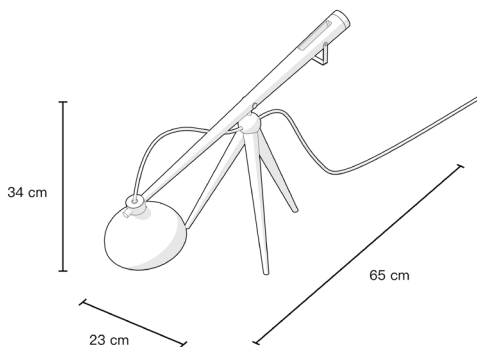

Balance

Interactive Working Lamp
by YUUE

Category
Desk lamp

Material
Beech wood, Aluminium lampshade

Weight
1 kg

Technical Specifications
G4 LED Warmwhite 12W
100-240V, 50/60Hz

Balance

Put down your phone and regain the balance of life.

Balance is designed for those who are addicted to smart-phones, it advocates a balanced life between work and amusement.

Balance is inspired by a balance scale. When off, the lamp remains down. To turn on the lamp, the user must insert a smart phone into the slot on the rear. As the lamp rises, it automatically goes on. The user will be faced with the question: whether keep working, or give in to the temptation of using phone and lose light.