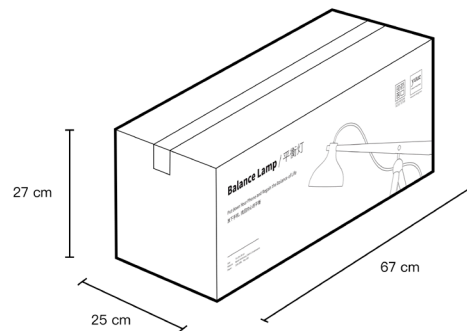

Balance

Put down your phone and regain the balance of life.

Balance is designed for those who are addicted to smart-phones, it advocates a balanced life between work and amusement.

Balance is inspired by a balance scale. When off, the lamp remains down. To turn on the lamp, the user must insert a smart phone into the slot on the rear. As the lamp rises, it automatically goes on. The user will be faced with the question: whether keep working, or give in to the temptation of using phone and lose light.